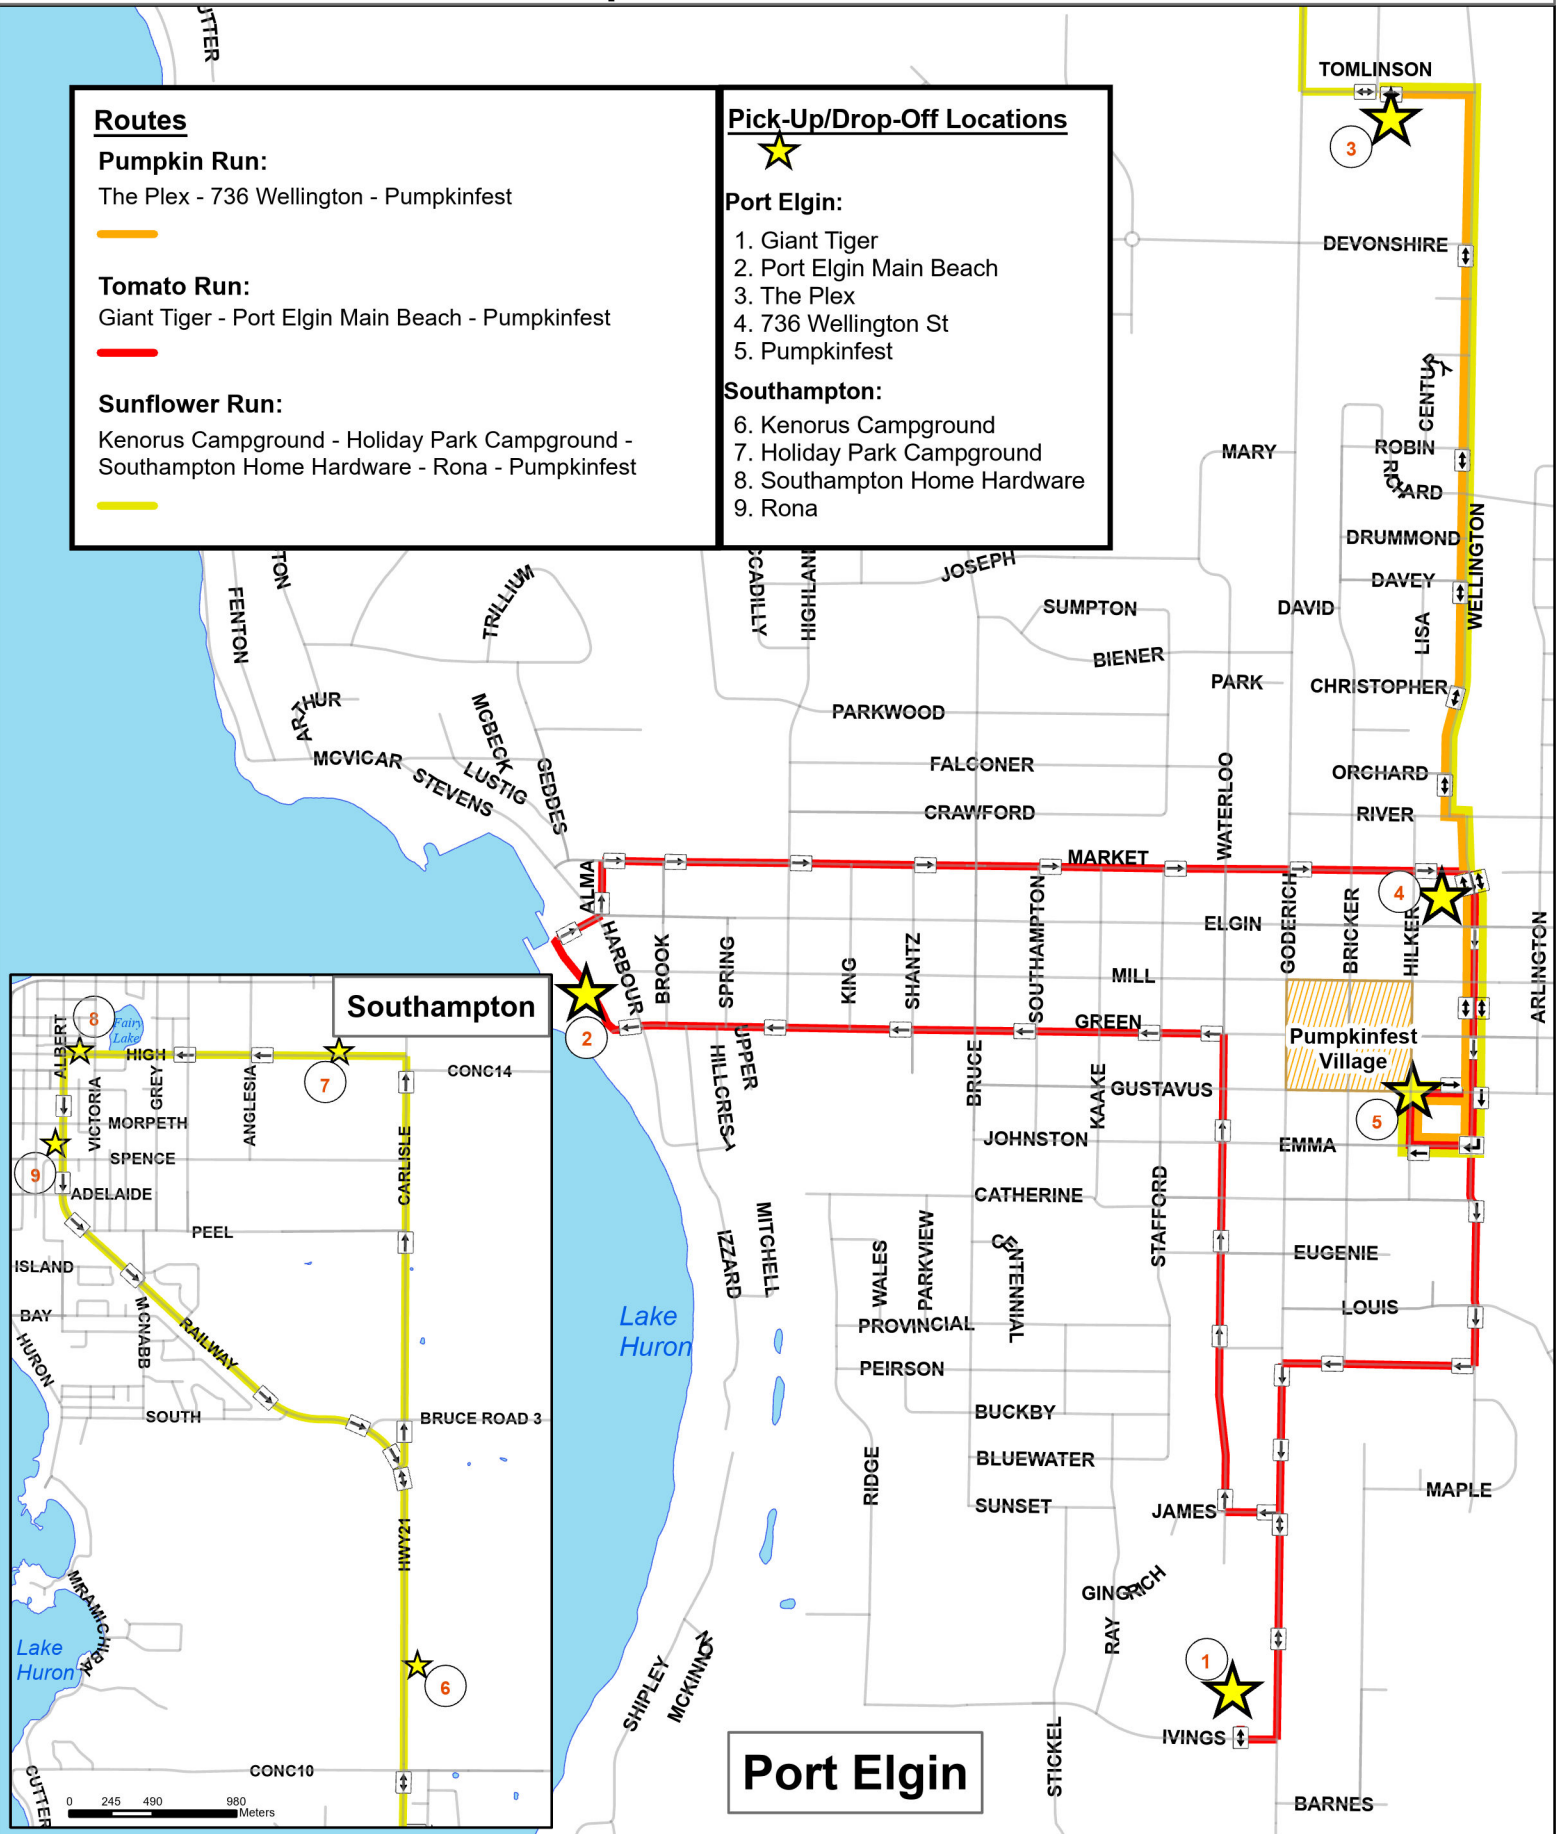

Pumpkinfest Shuttle Routes

Routes

Pumpkin Run:

The Plex - 736 Wellington - Pumpkinfest

Tomato Run:

Giant Tiger - Port Elgin Main Beach - Pumpkinfest

Sunflower Run:

Kenorus Campground - Holiday Park Campground - Southampton Home Hardware - Rona - Pumpkinfest

Pick-Up/Drop-Off Locations

Port Elgin:

1. Giant Tiger
2. Port Elgin Main Beach
3. The Plex
4. 736 Wellington St
5. Pumpkinfest

Southampton:

6. Kenorus Campground
7. Holiday Park Campground
8. Southampton Home Hardware
9. Rona

Location: Saugeen Shores

Date Created: August, 2024

Scale:

Datum: NAD 83, Zone 17N

Created By: N. Logtenberg

Data Source: Town of Saugeen Shores and Bruce County